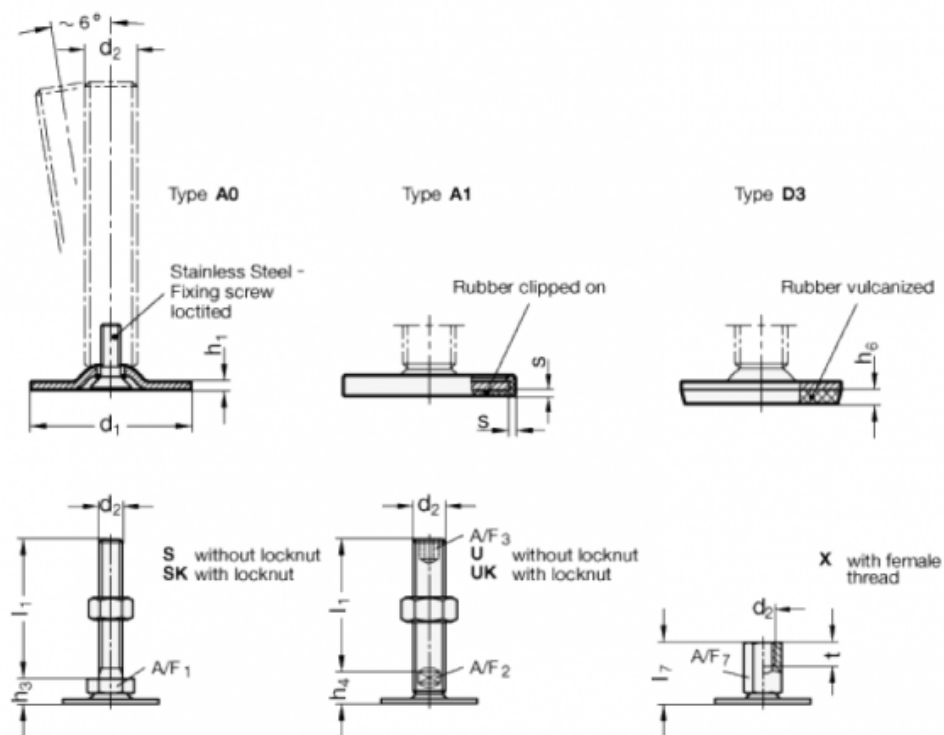

# Data Sheet

Article number: 204080M1060A3S

Description: E+G levelling foot

GN 40-80-M10-60-A3-S

Note: S Without nut, External hexagon at the bottom

## Measures

A/F1	=	17
d1	=	80
d2	=	M10
h1	=	3
h3	=	12
h6	=	5
l1	=	60
s	=	